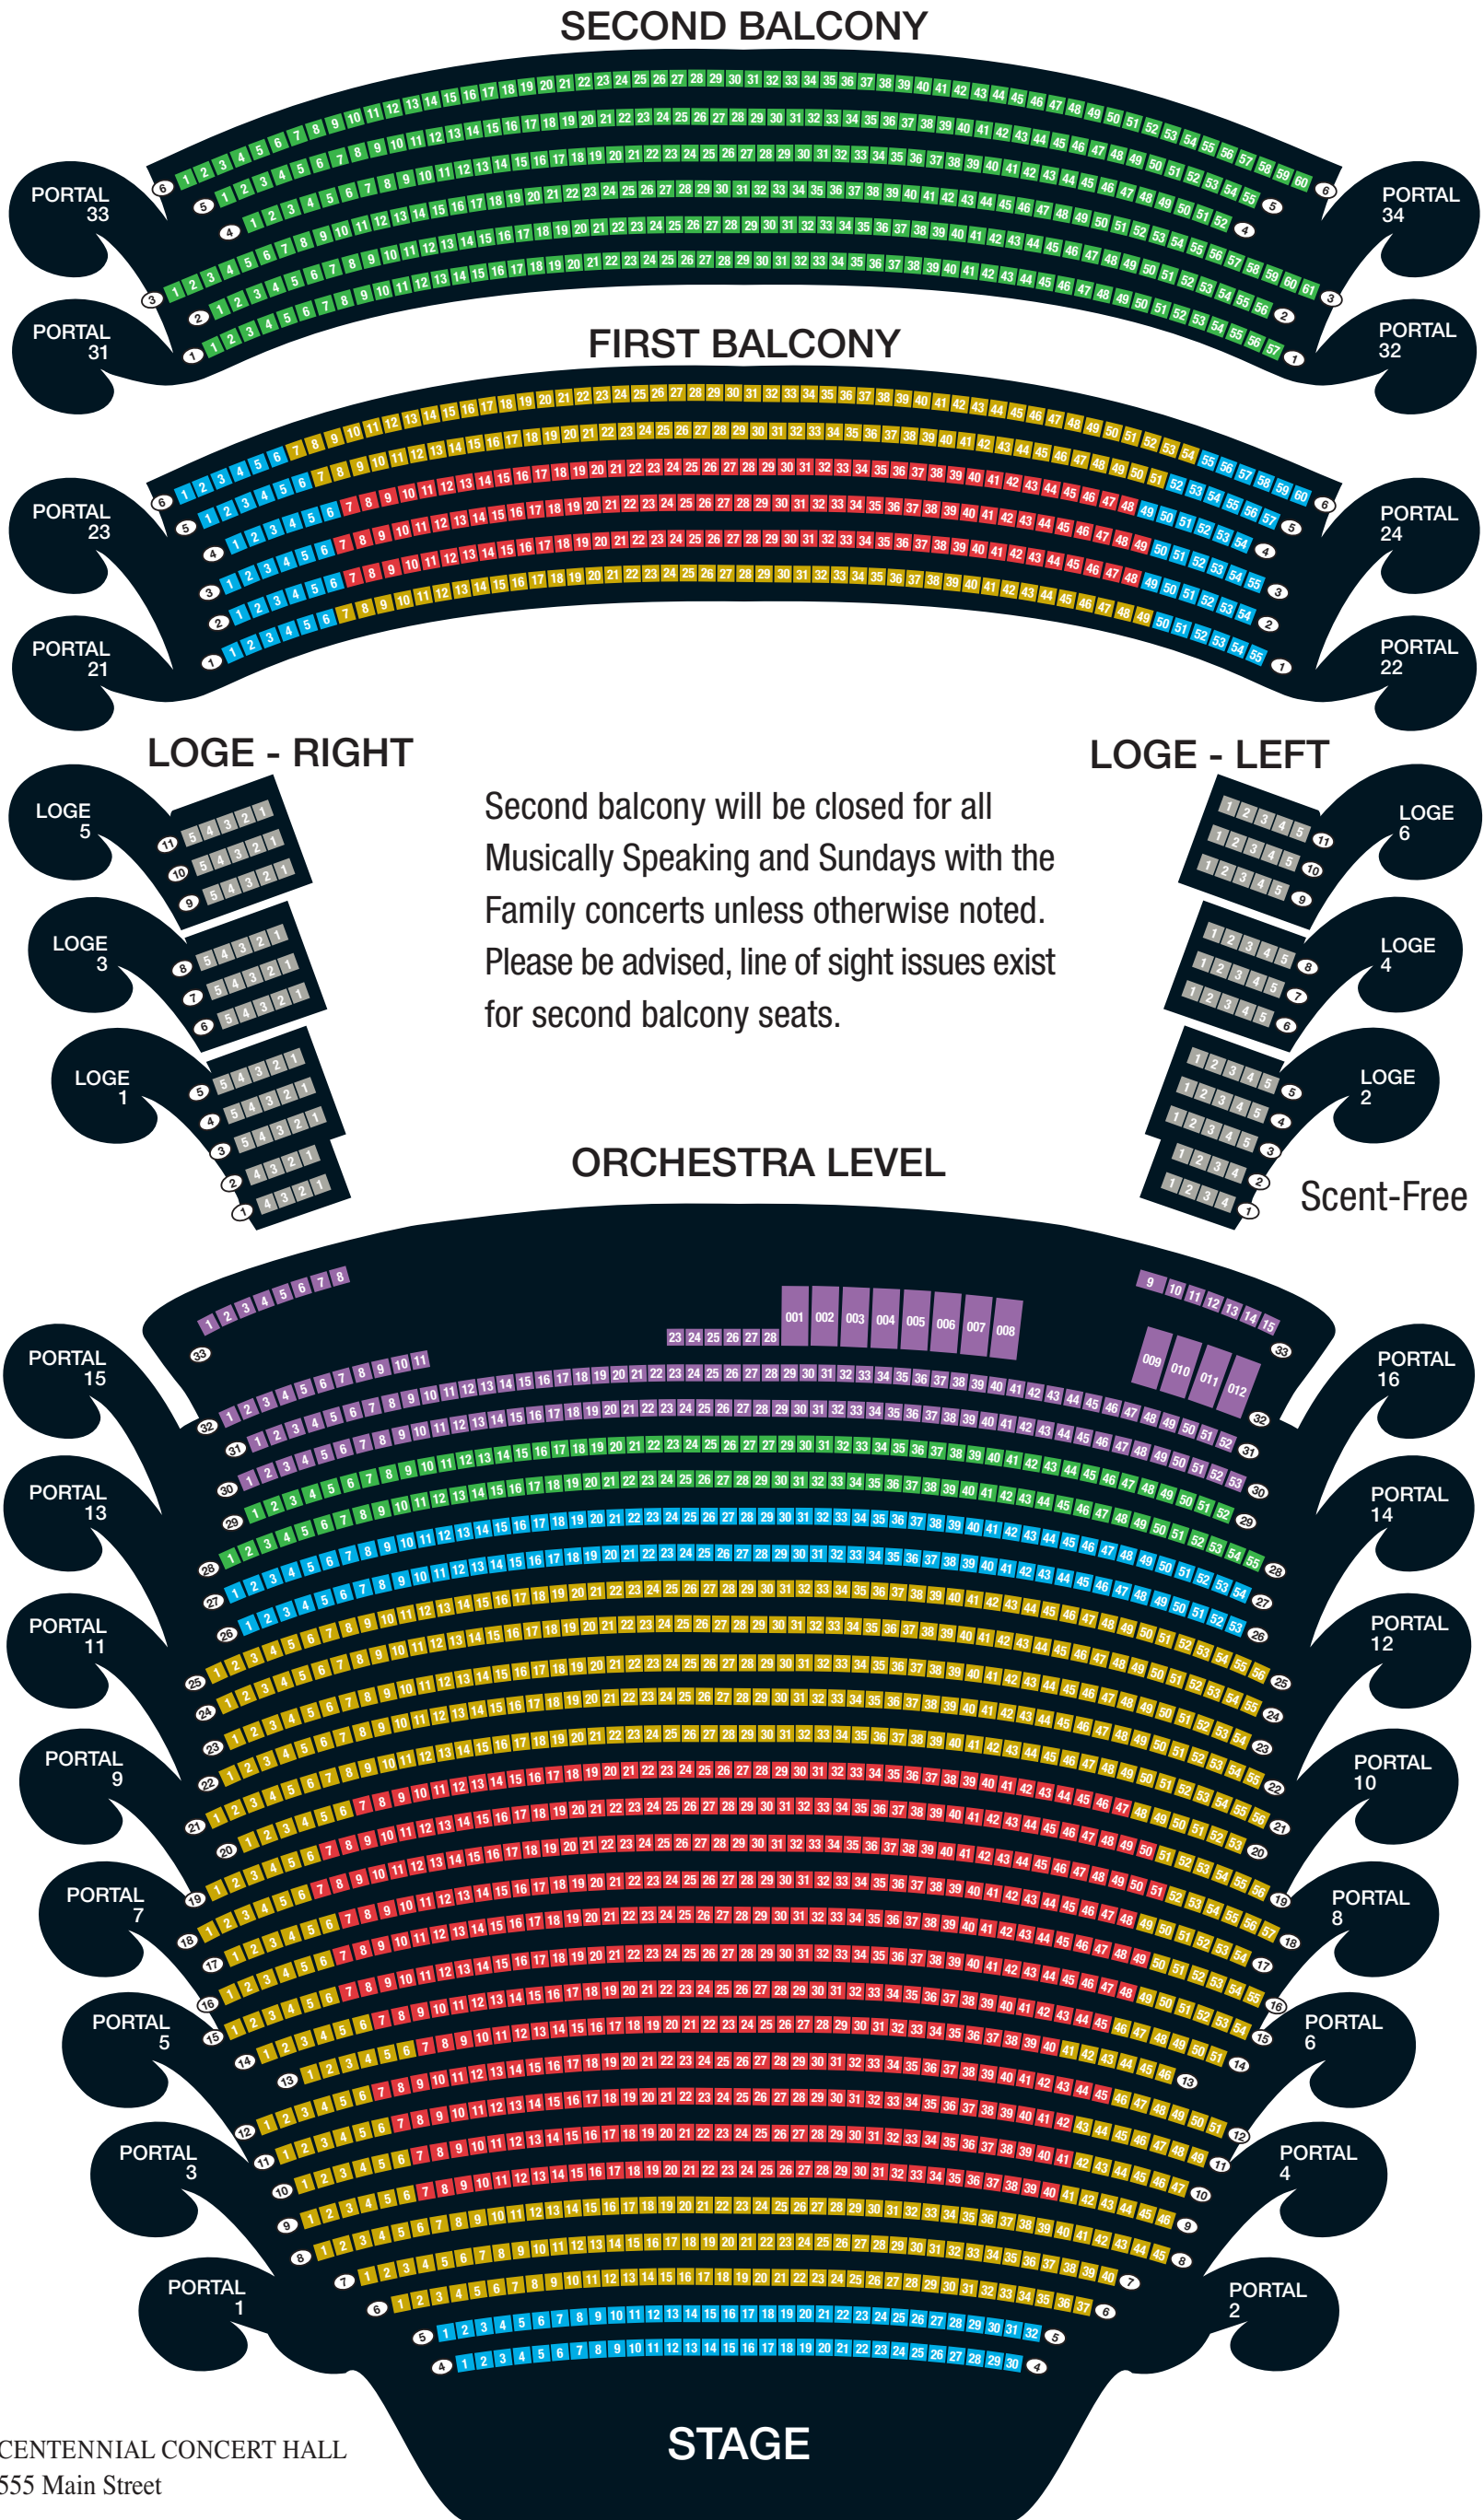

SEATING CHART

Masterworks Series A / Series B

WSO Pops • Soundbytes

- LOGE
- SECTION 1
- SECTION 2
- SECTION 3
- SECTION 4
- SECTION 5 Rush

Second balcony will be closed for all Musically Speaking and Sundays with the Family concerts unless otherwise noted. Please be advised, line of sight issues exist for second balcony seats.